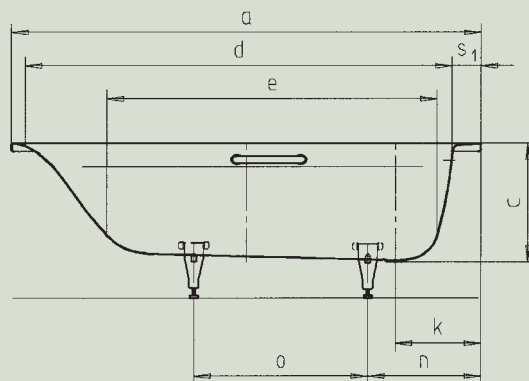

SANILUX SANILUX STAR

- especially comfortable thanks to rounded area for neck
- one-seater bathtub with outlet at foot end
- classic four-cornered model
- also available with handles

Model no.		342 / 343
External length	a	1700 mm
External width	b	750 mm
Depth	c	430 mm
Internal length (top)	d	1545 mm
Internal length (bottom)	e	1150 mm
Internal width (top)	f	585 mm
Internal width (bottom)	g	328 mm
Height with feet	h	535-555 mm
Height of rim	i	32 mm
Distance top edge to centre of overflow hole	j	63 mm
Distance tub edge (foot) to centre of drain hole	k	310 mm
Diameter of overflow hole	l	52 mm
Diameter of drain hole	m	52 mm
Distance foot end of tub edge to centre of base	n	410 mm
Distance between the feet	o	630 mm
Max. width of feet	p	430 mm
Distance tub edge (foot end) to where handle starts (Mod. 343)	q	632 mm
Distance tub edge (foot end) to where handle ends (Mod. 343)	r	905 mm
Width of rim (foot end; lengthwise)	S ₁ ; S ₂	100; 58 mm
Distance between centre holes	u	200 mm
Water volume** in litres		124
Anti-slip		Ø 288 mm
Full anti-slip		600 x 220 mm

Subject to technical alterations and tolerances.
** 70 litres displacement on average.