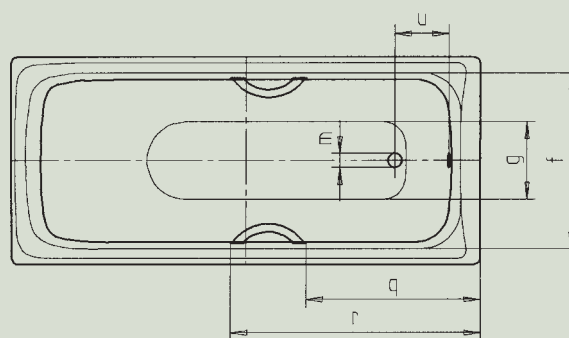

SANILUX SANILUX STAR

- especially comfortable thanks to rounded area for neck
- one-seater bathtub with outlet at foot end
- classic four-cornered model
- also available with handles

Model no.		342 / 343
External length	a	1700 mm
External width	b	750 mm
Depth	c	430 mm
Internal length (top)	d	1545 mm
Internal length (bottom)	e	1150 mm
Internal width (top)	f	585 mm
Internal width (bottom)	g	328 mm
Height with feet	h	535-555 mm
Height of rim	i	32 mm
Distance top edge to centre of overflow hole	j	63 mm
Distance tub edge (foot) to centre of drain hole	k	310 mm
Diameter of overflow hole	l	52 mm
Diameter of drain hole	m	52 mm
Distance foot end of tub edge to centre of base	n	410 mm
Distance between the feet	o	630 mm
Max. width of feet	p	430 mm
Distance tub edge (foot end) to where handle starts (Mod. 343)	q	632 mm
Distance tub edge (foot end) to where handle ends (Mod. 343)	r	905 mm
Width of rim (foot end; lengthwise)	S ₁ ; S ₂	100; 58 mm
Distance between centre holes	u	200 mm
Water volume** in litres		124
Anti-slip		Ø 288 mm
Full anti-slip		600 x 220 mm

Subject to technical alterations and tolerances.
** 70 litres displacement on average.