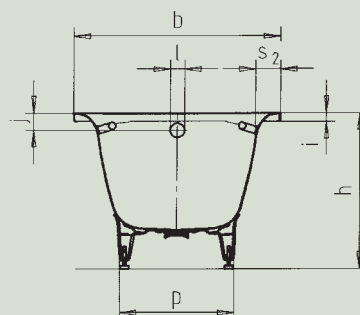

SANILUX SANILUX STAR

- especially comfortable thanks to rounded area for neck
- one-seater bathtub with outlet at foot end
- classic four-cornered model
- also available with handles

Model no.		342 / 343
External length	a	1700 mm
External width	b	750 mm
Depth	c	430 mm
Internal length (top)	d	1545 mm
Internal length (bottom)	e	1150 mm
Internal width (top)	f	585 mm
Internal width (bottom)	g	328 mm
Height with feet	h	535-555 mm
Height of rim	i	32 mm
Distance top edge to centre of overflow hole	j	63 mm
Distance tub edge (foot) to centre of drain hole	k	310 mm
Diameter of overflow hole	l	52 mm
Diameter of drain hole	m	52 mm
Distance foot end of tub edge to centre of base	n	410 mm
Distance between the feet	o	630 mm
Max. width of feet	p	430 mm
Distance tub edge (foot end) to where handle starts (Mod. 343)	q	632 mm
Distance tub edge (foot end) to where handle ends (Mod. 343)	r	905 mm
Width of rim (foot end; lengthwise)	S ₁ ; S ₂	100; 58 mm
Distance between centre holes	u	200 mm
Water volume** in litres		124
Anti-slip		Ø 288 mm
Full anti-slip		600 x 220 mm

Subject to technical alterations and tolerances.
** 70 litres displacement on average.