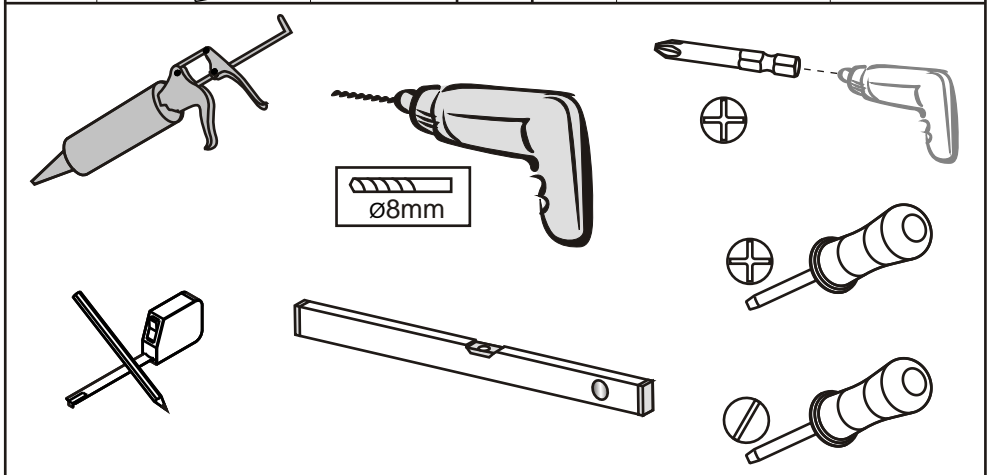

RIHO

LUCENA

80 - 90 - 100 - 120

No.	Sketch	QTY.	No.	Sketch	QTY.
A		2	L		2
B	 St5x50	8	M	 St3,5x16	14
C		8	N		4
D		2	O		4
E	 L=39cm	4	P		1
F	 St3,5x32	8	Q		2
G		2	R		2
H		2	S		2
I		4	T	 L=184,4cm	2
J		2	U	 L=193,8cm	2
K		2			