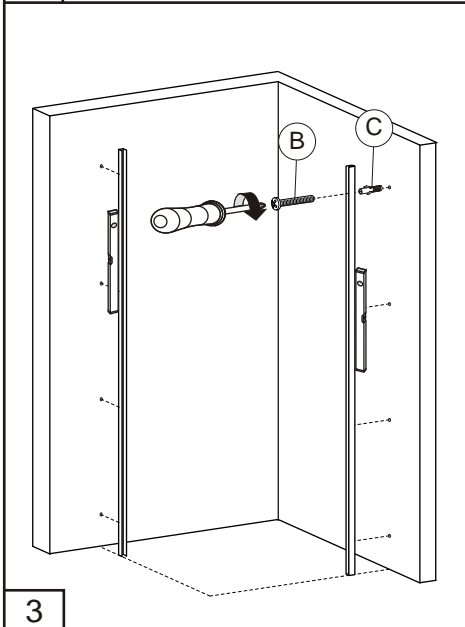

a
80	±77,4cm
90	±87,4cm
100	±97,4cm
120	±117,4cm