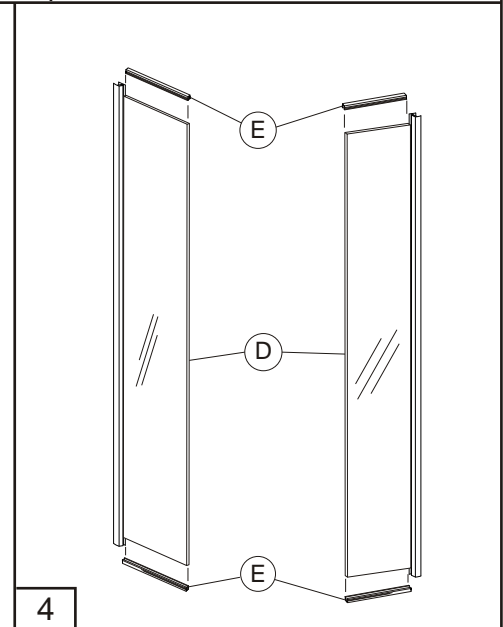

a
80	±77,4cm
90	±87,4cm
100	±97,4cm
120	±117,4cm