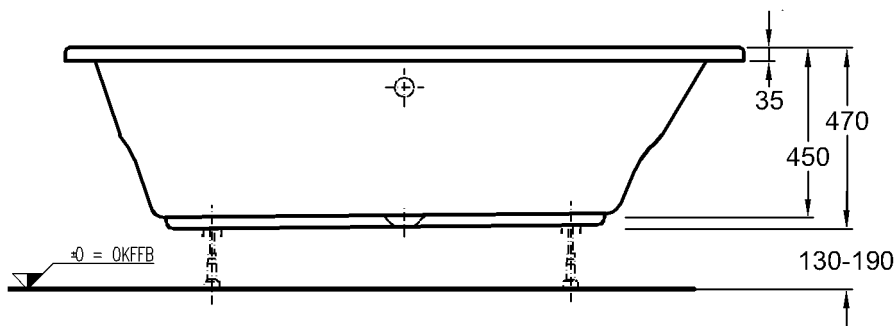

Bath tubs

Renova Nr. 1

Model: **Renova Nr. 1 bathtub**
Model no.: 657380
Dimensions: 1800 x 800 mm
Depth: 450 mm
Outlet: 52 mm
Material: acrylic

For all Renova Nr. 1 bath tubs we recommend:

Model: **Waste and overflow fitting with rotary rosette**
Model no.: 590600
Surface: chrome plated

Model: **Waste, overflow and inlet fitting,**
water inlet through overflow,
water supply 3/4" with rotary
rosette

Model no.: 590340
Surface: chrome plated

Bath foot, installation aid, repair- and maintenance set
- see page 491 -