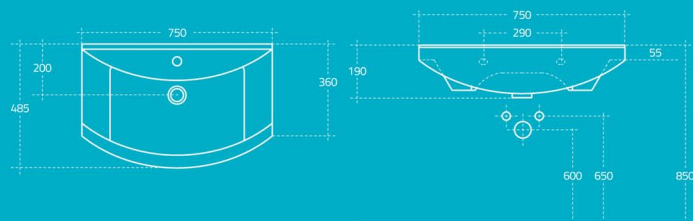

6075

75 cm ceramic wasbasin

0.073 m³

22,4 ± %5 kg

200 mm x 745 mm x 490 mm

10 piece for pallet

15 piece for pallet