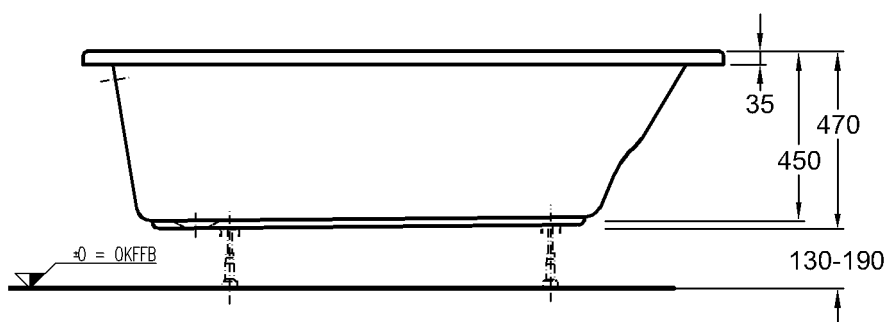

Bath tubs

Renova Nr. 1

Model: **Renova Nr. 1 bathtub**
 Model no.: 657370
 Dimensions: 1700 x 750 mm
 Depth: 450 mm
 Outlet: 52 mm
 Material: acrylic

For all Renova Nr. 1 bath tubs we recommend:

Model: **Waste and overflow fitting with rotary rosette**
 Model no.: 590600
 Surface: chrome plated

Model: **Waste, overflow and inlet fitting,**
 water inlet through overflow,
 water supply 3/4" with rotary
 rosette

Model no.: 590340
 Surface: chrome plated

Bath foot, installation aid, repair- and maintenance set