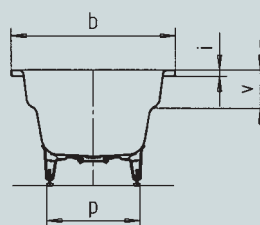

VAIO DUO 8

- bathing with a friend: two identical back rests and centrally positioned outlet
- with integrated arm rests
- diverse installation possibilities, also corner installation

Position pool handle

Model no.		953
External length	a	1800 mm
External width	b	800 mm
Depth	c	430 mm
Internal length (top)	d	1680 mm
Internal length (bottom)	e	1248 mm
Internal width (top)	f₁; f₂	680; 555 mm
Internal width (bottom)	g	343 mm
Height with feet	h	550-590 mm
Height of rim	i	32 mm
Distance top edge to centre of overflow hole	j	70 mm
Distance tub edge to centre of drain hole	k	900 mm
Diameter of overflow hole	l	52 mm
Diameter of drain hole	m	52 mm
Distance foot end of tub edge to centre of base	n	600 mm
Distance between the feet	o	600 mm
Max. width of feet	p	455 mm
Distance tub edge to drilled hole in the middle	pa	900 mm
Max. overhang	pb	146 mm
Width of rim (foot end)	s	60 mm
Distance between centre holes	u	332 mm
Armrest depth	v	180 mm
Installation dimension; Side length; Fase	w; x; y	1460; 1499; 240 mm
Side length	z₁; z₂; z₃	340; 320; 1320 mm
Water volume** in litres		155
Anti-slip		Ø 435 mm
Full anti-slip		900 x 300 mm

Subject to technical alterations and tolerances.
** 70 litres displacement on average.

KALDEWEI
Europe's No. 1 for baths