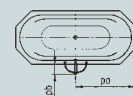

# VAIO DUO 8

- bathing with a friend: two identical back rests and centrally positioned outlet
- with integrated arm rests
- diverse installation possibilities, also corner installation

Position pool handle

Model no.		953
External length	a	1800 mm
External width	b	800 mm
Depth	c	430 mm
Internal length (top)	d	1680 mm
<b>Internal length (bottom)</b>	<b>e</b>	<b>1248 mm</b>
Internal width (top)	f <sub>1</sub> ; f <sub>2</sub>	680; 555 mm
Internal width (bottom)	g	343 mm
Height with feet	h	550-590 mm
Height of rim	i	32 mm
Distance top edge to centre of overflow hole	j	70 mm
Distance tub edge to centre of drain hole	k	900 mm
Diameter of overflow hole	l	52 mm
Diameter of drain hole	m	52 mm
Distance foot end of tub edge to centre of base	n	600 mm
Distance between the feet	o	600 mm
Max. width of feet	p	455 mm
Distance tub edge to drilled hole in the middle	pa	900 mm
Max. overhang	pb	146 mm
Width of rim (foot end)	s	60 mm
Distance between centre holes	u	332 mm
Armrest depth	v	180 mm
Installation dimension; Side length; Fase	w; x; y	1460; 1499; 240 mm
Side length	z <sub>1</sub> ; z <sub>2</sub> ; z <sub>3</sub>	340; 320; 1320 mm
Water volume** in litres		155
Anti-slip		Ø 435 mm
Full anti-slip		900 x 300 mm