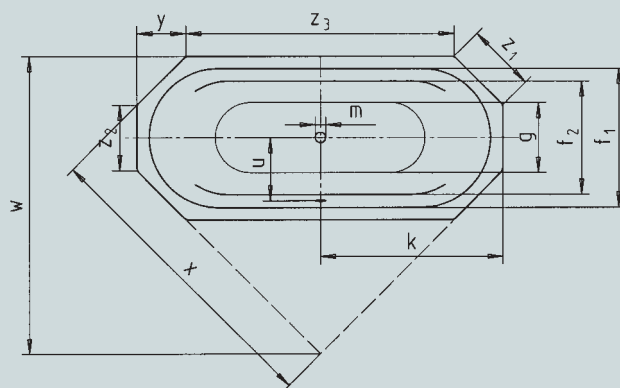

# VAIO DUO 8

- bathing with a friend: two identical back rests and centrally positioned outlet
- with integrated arm rests
- diverse installation possibilities, also corner installation

Position pool handle

Model no.		953
External length	a	1800 mm
External width	b	800 mm
Depth	c	430 mm
Internal length (top)	d	1680 mm
<b>Internal length (bottom)</b>	<b>e</b>	<b>1248 mm</b>
Internal width (top)	f <sub>1</sub> ; f <sub>2</sub>	680; 555 mm
Internal width (bottom)	g	343 mm
Height with feet	h	550-590 mm
Height of rim	i	32 mm
Distance top edge to centre of overflow hole	j	70 mm
Distance tub edge to centre of drain hole	k	900 mm
Diameter of overflow hole	l	52 mm
Diameter of drain hole	m	52 mm
Distance foot end of tub edge to centre of base	n	600 mm
Distance between the feet	o	600 mm
Max. width of feet	p	455 mm
Distance tub edge to drilled hole in the middle	pa	900 mm
Max. overhang	pb	146 mm
Width of rim (foot end)	s	60 mm
Distance between centre holes	u	332 mm
Armrest depth	v	180 mm
Installation dimension; Side length; Fase	w; x; y	1460; 1499; 240 mm
Side length	z <sub>1</sub> ; z <sub>2</sub> ; z <sub>3</sub>	340; 320; 1320 mm
Water volume** in litres		155
Anti-slip		Ø 435 mm
Full anti-slip		900 x 300 mm

Subject to technical alterations and tolerances.  
 \*\* 70 litres displacement on average.

**KALDEWEI**  
 Europe's No. 1 for baths