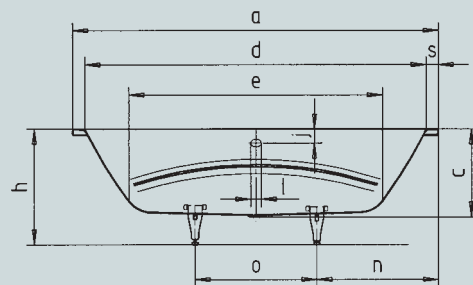

# VAIO DUO 8

- bathing with a friend: two identical back rests and centrally positioned outlet
- with integrated arm rests
- diverse installation possibilities, also corner installation

Position pool handle

Model no.		953
External length	a	1800 mm
External width	b	800 mm
Depth	c	430 mm
Internal length (top)	d	1680 mm
<b>Internal length (bottom)</b>	<b>e</b>	<b>1248 mm</b>
Internal width (top)	f <sub>1</sub> ; f <sub>2</sub>	680; 555 mm
Internal width (bottom)	g	343 mm
Height with feet	h	550-590 mm
Height of rim	i	32 mm
Distance top edge to centre of overflow hole	j	70 mm
Distance tub edge to centre of drain hole	k	900 mm
Diameter of overflow hole	l	52 mm
Diameter of drain hole	m	52 mm
Distance foot end of tub edge to centre of base	n	600 mm
Distance between the feet	o	600 mm
Max. width of feet	p	455 mm
Distance tub edge to drilled hole in the middle	pa	900 mm
Max. overhang	pb	146 mm
Width of rim (foot end)	s	60 mm
Distance between centre holes	u	332 mm
Armrest depth	v	180 mm
Installation dimension; Side length; Fase	w; x; y	1460; 1499; 240 mm
Side length	z <sub>1</sub> ; z <sub>2</sub> ; z <sub>3</sub>	340; 320; 1320 mm
Water volume** in litres		155
Anti-slip		Ø 435 mm
Full anti-slip		900 x 300 mm

Subject to technical alterations and tolerances.  
 \*\* 70 litres displacement on average.

**KALDEWEI**  
 Europe's No. 1 for baths