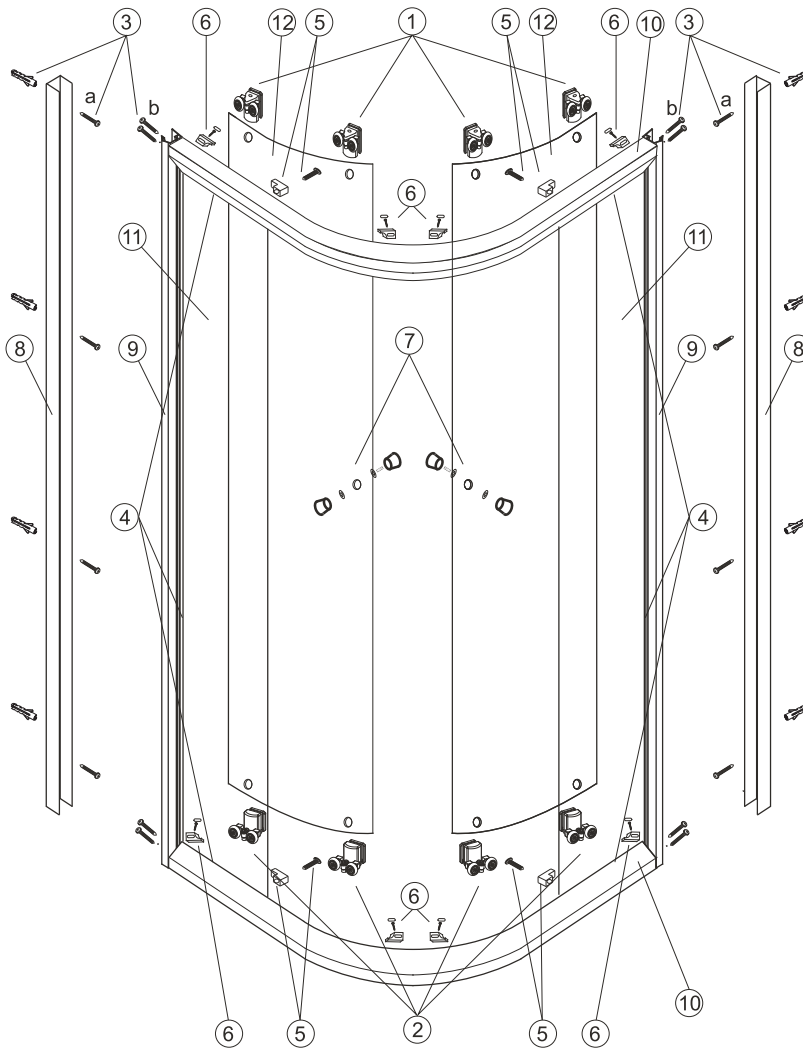

ANIMA®

TPSNEW

800x800x1850, 900x900x1850, R 550

TPSNEW

800x800x1850, 900x900x1850, R 550