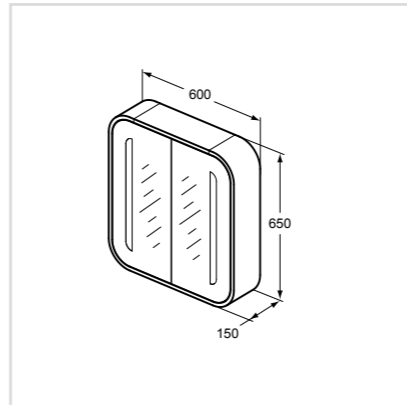

FURNITURE

1/2 Column 400 mm

Model	Price HT €	Ref.
Glossy Mid Grey	xx	T7874S2
Glossy Light Brown	xx	T7874S3
Glossy Blue	xx	T7874S7
Glossy Green	xx	T7874S8
Dark Larch	xx	T7874S9
Glossy White	xx	T7874WG
Glossy Dark Grey	xx	T7874WH

- Single door
- Opening system push to open
- 3 Glass Shelves
- Reversible doors
- Internal storage options
- Hardware included

Mirror Cabinet 1000 mm

Model	Price HT €	Ref.
Glossy Mid Grey	xx	T7856S2
Glossy Light Brown	xx	T7856S3
Glossy Blue	xx	T7856S7
Glossy Green	xx	T7856S8
Dark Larch	xx	T7856S9
Glossy White	xx	T7856WG
Glossy Dark Grey	xx	T7856WH

- Opening system push to open
- Internal and external LED system
- Equipped with Internal IR switch and internal power socket
- To be used in combination with vanity set 100cm
- Wall mounted installation
- Double sided mirror door
- Short projection
- Internal storage options:- 2 glass shelves, 1 Wooden shelf
- Hardware included
- Certified IP44 & EMC

Mirror Cabinet 800 mm

Model	Price HT €	Ref.
Glossy Mid Grey	xx	T7855S2
Glossy Light Brown	xx	T7855S3
Glossy Blue	xx	T7855S7
Glossy Green	xx	T7855S8
Dark Larch	xx	T7855S9
Glossy White	xx	T7855WG
Glossy Dark Grey	xx	T7855WH

- Opening system push to open
- Internal and external LED system
- Equipped with Internal IR switch and internal power socket
- To be used in combination with vanity set 80cm
- Wall mounted installation
- Double sided mirror door
- Short projection
- Internal storage options:- 2 glass shelves, 1 Wooden shelf
- Hardware included
- Certified IP44 & EMC

Mirror Cabinet 600 mm

Model	Price HT €	Ref.
Glossy Mid Grey	xx	T7854S2
Glossy Light Brown	xx	T7854S3
Glossy Blue	xx	T7854S7
Glossy Green	xx	T7854S8
Dark Larch	xx	T7854S9
Glossy White	xx	T7854WG
Glossy Dark Grey	xx	T7854WH