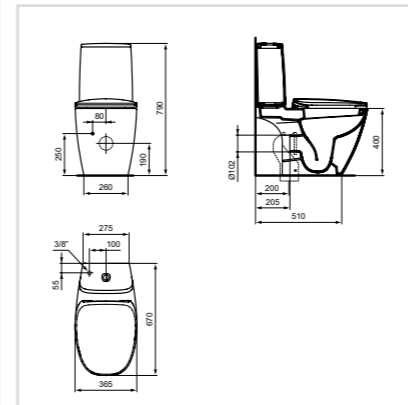

TOILETS & BIDETS

Wall-hung toilet

Model	Price HT €	Ref.
Glossy White	xx	T329101
Matt White	xx	T329183

- Slim seat included
- Completely hidden fixation
- Low flushing 4.5 / 3 liters
- Removable seat

Glossy White	T329202
Matt White	T329283

- Slim soft closing seat included
- Completely hidden fixation
- Low flushing 4.5 / 3 liters
- Removable seat

Floor-standing back-to-wall toilet

Model	Price HT €	Ref.
Glossy White	xx	T330001
Matt White	xx	T330083

- Slim seat included
- Low flushing 4.5 / 3 liters
- Removable seat

Glossy white	T330101
Mat white	T330183

- Slim soft closing seat included
- Low flushing 4.5 / 3 liters
- Removable seat

Close-coupled back-to-wall toilet

Model	Price HT €	Ref.
Glossy White	xx	T329401
Matt White	xx	T329483

- Slim seat included
- To be installed with tank T4233 including tank trim
- Low flushing 4.5 / 3 liters
- Removable seat

Glossy white	T329501
Mat white	T329583

- Slim soft closing seat included
- To be installed with tank T4233
- Low flushing 4.5 / 3 liters
- Removable seat

Close-coupled toilet

Model	Price HT €	Ref.
Glossy White	xx	T329701
Matt White	xx	T329783

- Slim seat included
- To be installed with tank T4233 including tank trim
- Low flushing 4.5 / 3 liters
- Removable seat

Glossy white	T329801
Mat white	T329883

- Slim soft closing seat included
- To be installed with tank T4233 including tank trim
- Low flushing 4.5 / 3 liters
- Removable seat

Wall-hung bidet

Model	Price HT €	Ref.
Glossy White	xx	T509801
Matt White	xx	T509883

- Ceramic waste cover
- Completely hidden fixation - with overflow

Glossy white	T509801
Mat white	T509883

- Ceramic waste cover
- Completely hidden fixation - with overflow

Floor-standing bidet

Model	Price HT €	Ref.
Glossy White	xx	T509901
Matt White	xx	T509983

- Ceramic waste cover - with overflow