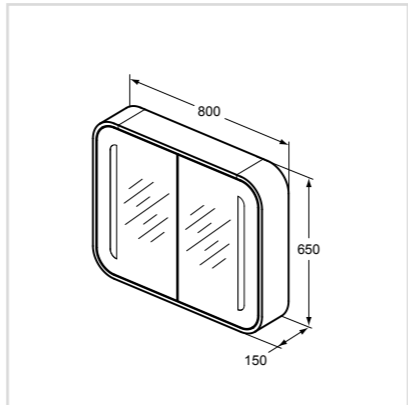

FURNITURE

1/2 Column 400 mm

Model	Price HT €	Ref.
Glossy Mid Grey	xx	T7874S2
Glossy Light Brown	xx	T7874S3
Glossy Blue	xx	T7874S7
Glossy Green	xx	T7874S8
Dark Larch	xx	T7874S9
Glossy White	xx	T7874WG
Glossy Dark Grey	xx	T7874WH

- Single door
- Opening system push to open
- 3 Glass Shelves
- Reversible doors
- Internal storage options
- Hardware included

Mirror Cabinet 1000 mm

Model	Price HT €	Ref.
Glossy Mid Grey	xx	T7856S2
Glossy Light Brown	xx	T7856S3
Glossy Blue	xx	T7856S7
Glossy Green	xx	T7856S8
Dark Larch	xx	T7856S9
Glossy White	xx	T7856WG
Glossy Dark Grey	xx	T7856WH

- Opening system push to open
- Internal and external LED system
- Equipped with Internal IR switch and internal power socket
- To be used in combination with vanity set 100cm
- Wall mounted installation
- Double sided mirror door
- Short projection
- Internal storage options:- 2 glass shelves, 1 Wooden shelf
- Hardware included
- Certified IP44 & EMC

Mirror Cabinet 800 mm

Model	Price HT €	Ref.
Glossy Mid Grey	xx	T7855S2
Glossy Light Brown	xx	T7855S3
Glossy Blue	xx	T7855S7
Glossy Green	xx	T7855S8
Dark Larch	xx	T7855S9
Glossy White	xx	T7855WG
Glossy Dark Grey	xx	T7855WH

- Opening system push to open
- Internal and external LED system
- Equipped with Internal IR switch and internal power socket
- To be used in combination with vanity set 80cm
- Wall mounted installation
- Double sided mirror door
- Short projection
- Internal storage options:- 2 glass shelves, 1 Wooden shelf
- Hardware included
- Certified IP44 & EMC

Mirror Cabinet 600 mm

Model	Price HT €	Ref.
Glossy Mid Grey	xx	T7854S2
Glossy Light Brown	xx	T7854S3
Glossy Blue	xx	T7854S7
Glossy Green	xx	T7854S8
Dark Larch	xx	T7854S9
Glossy White	xx	T7854WG
Glossy Dark Grey	xx	T7854WH