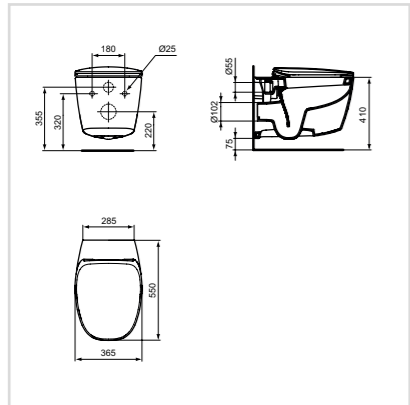

TOILETS & BIDETS

Wall-hung toilet

Model	Price HT €	Ref.
Glossy White	xx	T329101
Matt White	xx	T329183

- Slim seat included
- Completely hidden fixation
- Low flushing 4.5 / 3 liters
- Removable seat

Glossy White	T329202
Matt White	T329283

- Slim soft closing seat included
- Completely hidden fixation
- Low flushing 4.5 / 3 liters
- Removable seat

Floor-standing back-to-wall toilet

Model	Price HT €	Ref.
Glossy White	xx	T330001
Matt White	xx	T330083

- Slim seat included
- Low flushing 4.5 / 3 liters
- Removable seat

Glossy white	T330101
Mat white	T330183

- Slim soft closing seat included
- Low flushing 4.5 / 3 liters
- Removable seat

Close-coupled back-to-wall toilet

Model	Price HT €	Ref.
Glossy White	xx	T329401
Matt White	xx	T329483

- Slim seat included
- To be installed with tank T4233 including tank trim
- Low flushing 4.5 / 3 liters
- Removable seat

Glossy white	T329501
Mat white	T329583

- Slim soft closing seat included
- To be installed with tank T4233
- Low flushing 4.5 / 3 liters
- Removable seat

Close-coupled toilet

Model	Price HT €	Ref.
Glossy White	xx	T329701
Matt White	xx	T329783

- Slim seat included
- To be installed with tank T4233 including tank trim
- Low flushing 4.5 / 3 liters
- Removable seat

Glossy white	T329801
Mat white	T329883

- Slim soft closing seat included
- To be installed with tank T4233 including tank trim
- Low flushing 4.5 / 3 liters
- Removable seat

Wall-hung bidet

Model	Price HT €	Ref.
Glossy White	xx	T509801
Matt White	xx	T509883

- Ceramic waste cover
- Completely hidden fixation - with overflow

Glossy white	T509801
Mat white	T509883

- Ceramic waste cover
- Completely hidden fixation - with overflow

Floor-standing bidet

Model	Price HT €	Ref.
Glossy White	xx	T509901
Matt White	xx	T509983

- Ceramic waste cover - with overflow