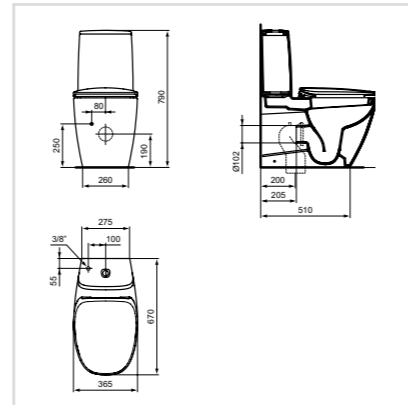

TOILETS & BIDETS

Wall-hung toilet

Model	Price HT €	Ref.
Glossy White	xx	T329101
Matt White	xx	T329183

- Slim seat included
- Completely hidden fixation
- Low flushing 4.5 / 3 liters
- Removable seat

Glossy White	T329202
Matt White	T329283

- Slim soft closing seat included
- Completely hidden fixation
- Low flushing 4.5 / 3 liters
- Removable seat

Floor-standing back-to-wall toilet

Model	Price HT €	Ref.
Glossy White	xx	T330001
Matt White	xx	T330083

- Slim seat included
- Low flushing 4.5 / 3 liters
- Removable seat

Glossy white	T330101
Mat white	T330183

- Slim soft closing seat included
- Low flushing 4.5 / 3 liters
- Removable seat

Close-coupled back-to-wall toilet

Model	Price HT €	Ref.
Glossy White	xx	T329401
Matt White	xx	T329483

- Slim seat included
- To be installed with tank T4233 including tank trim
- Low flushing 4.5 / 3 liters
- Removable seat

Glossy white	T329501
Mat white	T329583

- Slim soft closing seat included
- To be installed with tank T4233
- Low flushing 4.5 / 3 liters
- Removable seat

Close-coupled toilet

Model	Price HT €	Ref.
Glossy White	xx	T329701
Matt White	xx	T329783

- Slim seat included
- To be installed with tank T4233 including tank trim
- Low flushing 4.5 / 3 liters
- Removable seat

Glossy white	T329801
Mat white	T329883

- Slim soft closing seat included
- To be installed with tank T4233 including tank trim
- Low flushing 4.5 / 3 liters
- Removable seat

Wall-hung bidet

Model	Price HT €	Ref.
Glossy White	xx	T509801
Matt White	xx	T509883

- Ceramic waste cover
- Completely hidden fixation - with overflow

Glossy white	T509801
Mat white	T509883

- Ceramic waste cover
- Completely hidden fixation - with overflow

Floor-standing bidet

Model	Price HT €	Ref.
Glossy White	xx	T509901
Matt White	xx	T509983

- Ceramic waste cover - with overflow