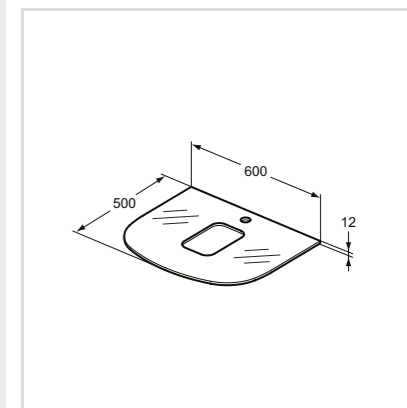

FURNITURE

Basin Unit 1000 mm

Model	Price HT €	Ref.
Glossy Mid Grey	xx	T7852S2
Glossy Light Brown	xx	T7852S3
Glossy Blue	xx	T7852S7
Glossy Green	xx	T7852S8
Dark Larch	xx	T7852S9
Glossy White	xx	T7852WG
Glossy Dark Grey	xx	T7852WH

- Depth 535 mm
- Drawer with soft closing
- Range available in various finishes - for detail, refer to the finishes on p. XX
- Space saving siphon included.
- To be used in combination with Vanity 100cm
- Hardware and internal in white
- Coloured antislip plastic covers in 2 colours to combine: light grey and light brown
- Coloured removable transparent methacrylate boxes in 2 colours to combine: light grey & light brown
- Internal shelves with dividers in the curved front part allowing extra storage
- Integrated handle
- Wall mounted installation
- Front fascia in different color combination depending of the colour unit

Basin Unit 800 mm

Model	Price HT €	Ref.
Glossy Mid Grey	xx	T7851S2
Glossy Light Brown	xx	T7851S3
Glossy Blue	xx	T7851S7
Glossy Green	xx	T7851S8
Dark Larch	xx	T7851S9
Glossy White	xx	T7851WG
Glossy Dark Grey	xx	T7851WH

- Depth 535 mm
- Drawer with soft closing
- Range available in various finishes - for detail, refer to the finishes on p. XX
- Space saving siphon included.
- To be used in combination with Vanity 80cm
- Hardware and internal in white
- Coloured antislip plastic covers in 2 colours to combine: light grey and light brown
- Coloured removable transparent methacrylate boxes in 2 colours to combine: light grey & light brown
- Internal shelves with dividers in the curved front part allowing extra storage
- Integrated handle
- Wall mounted installation
- Front fascia in different color combination depending of the colour unit

Basin Unit 600 mm