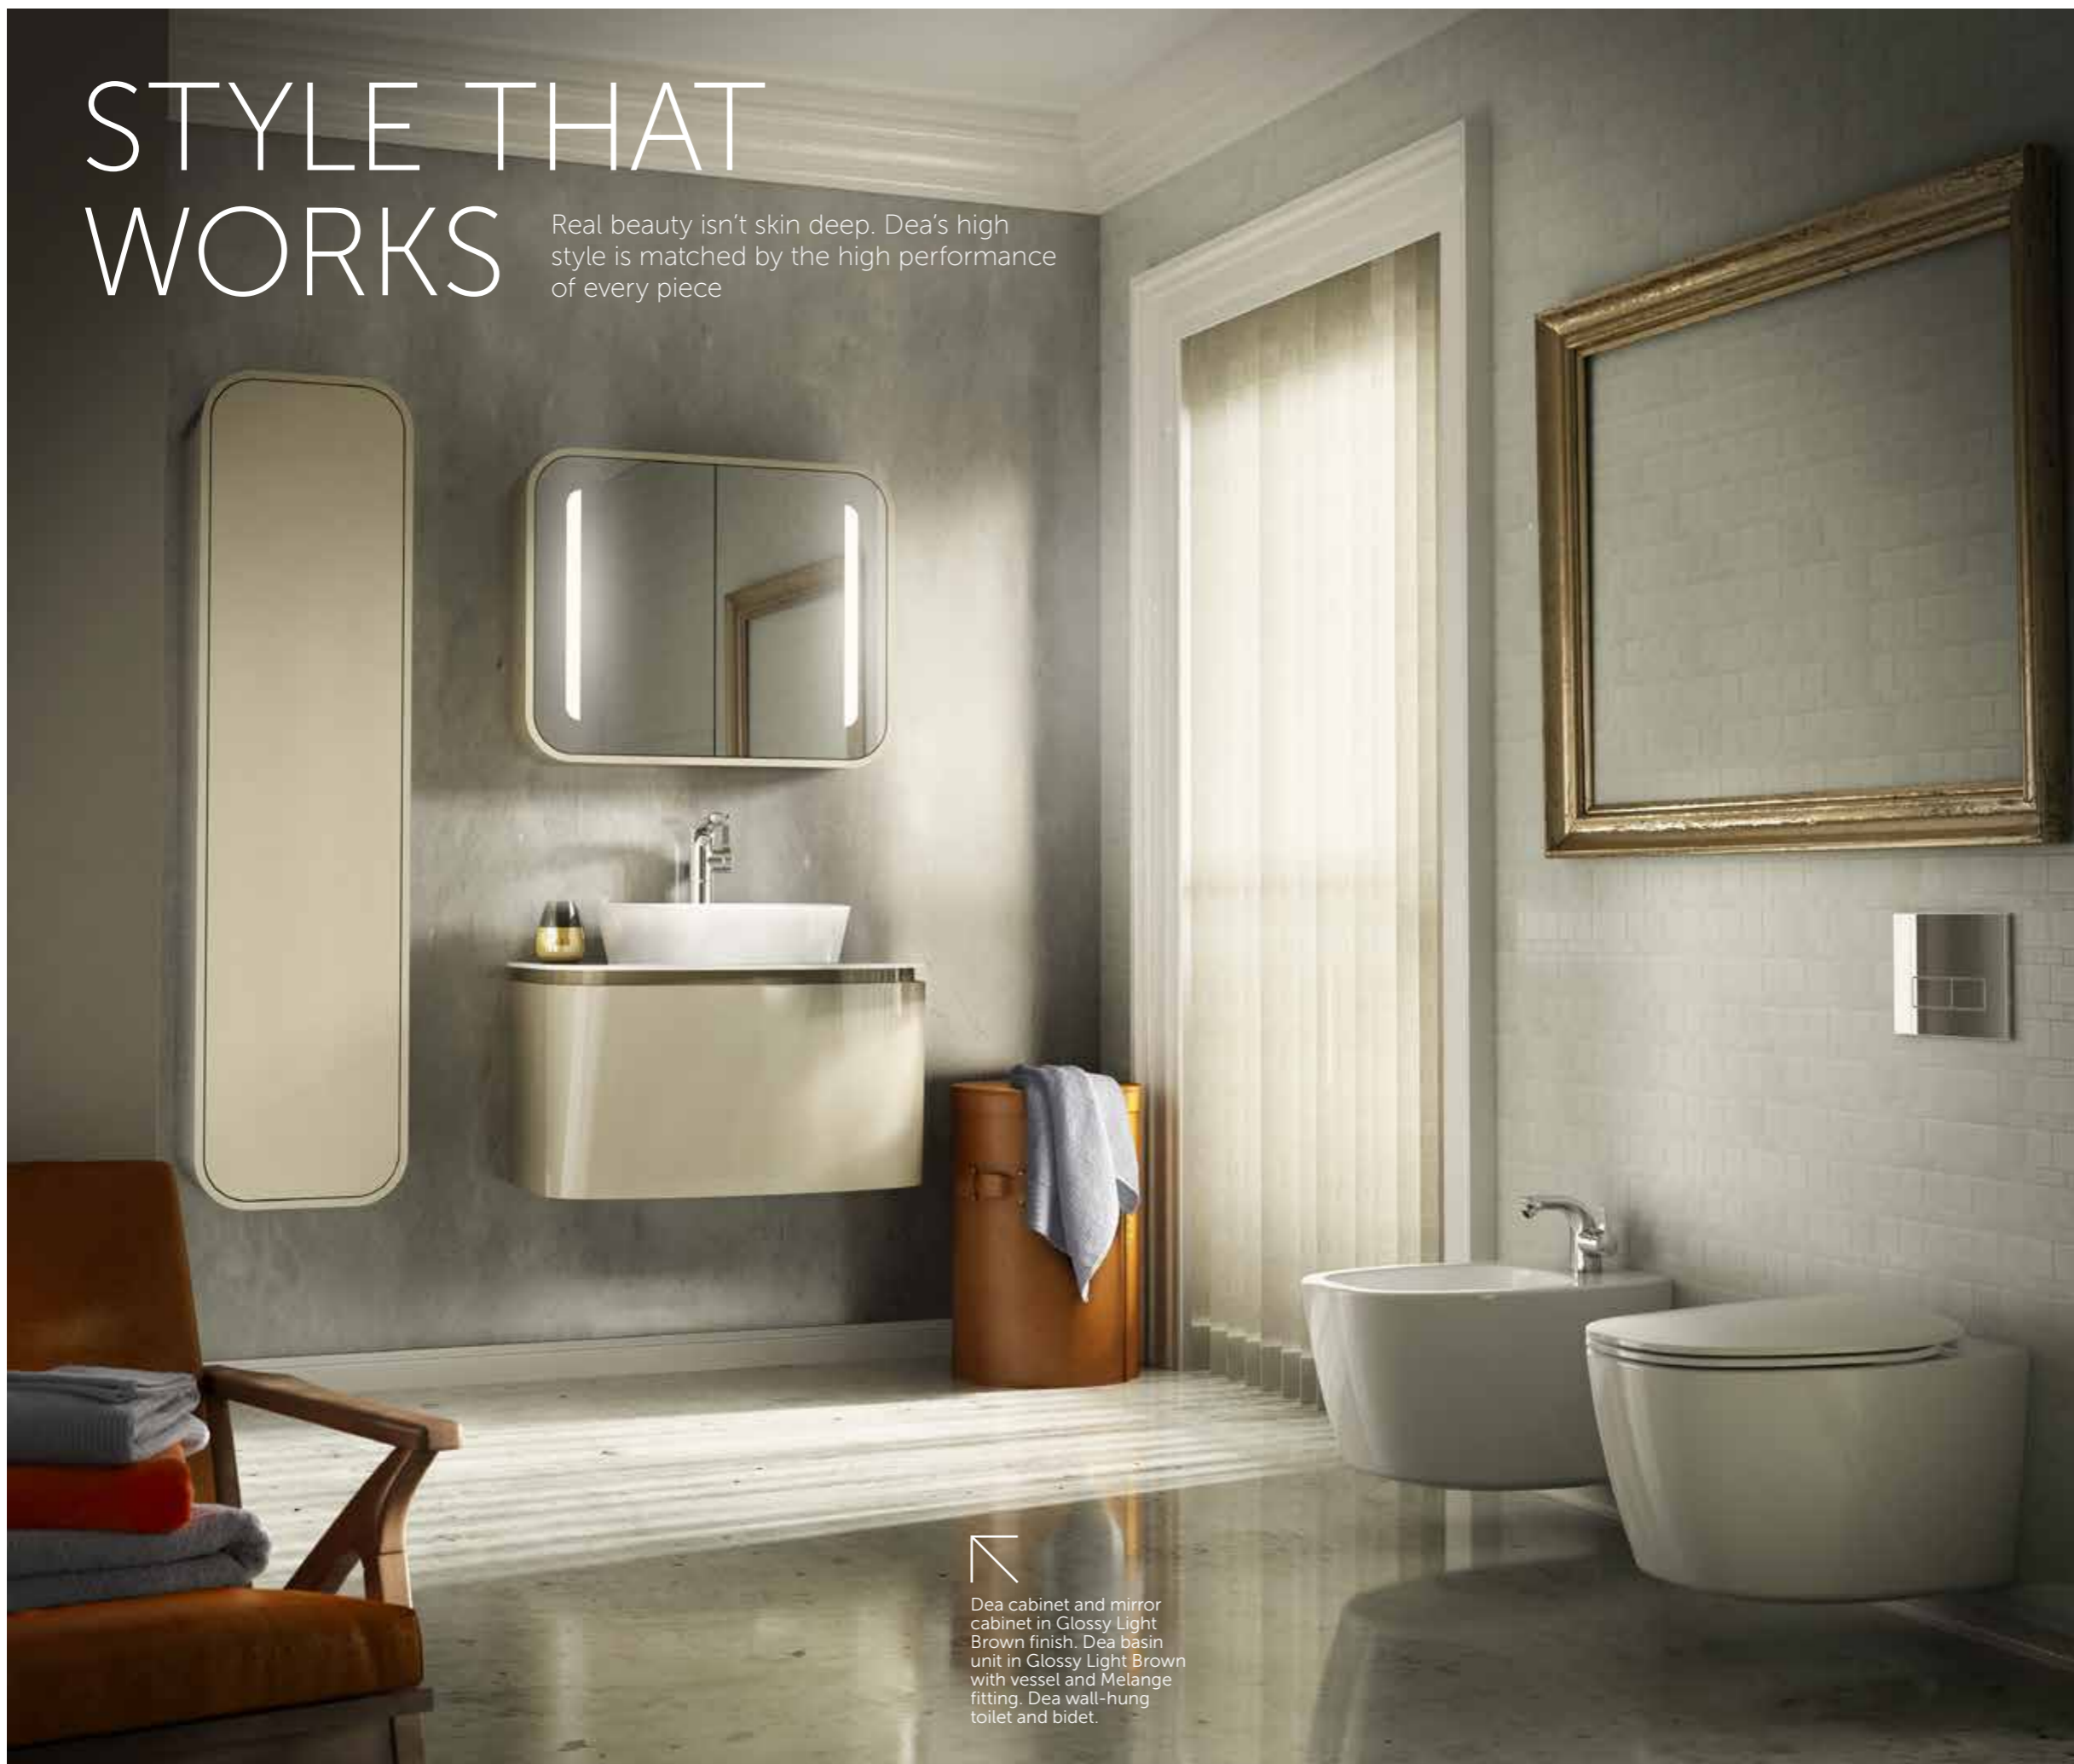

STYLE THAT WORKS

Real beauty isn't skin deep. Dea's high style is matched by the high performance of every piece

Dea cabinet and mirror cabinet in Glossy Light Brown finish. Dea basin unit in Glossy Light Brown with vessel and Melange fitting. Dea wall-hung toilet and bidet.