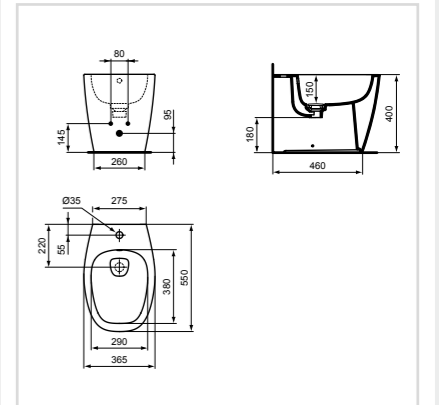

Floor-standing bidet

Model	Price HT €	Ref.
Glossy White	xx	T509901
Matt White	xx	T509983

- Ceramic waste cover - with overflow

Glossy white	T509901
Mat white	T509983

- Ceramic waste cover - with overflow

FURNITURE