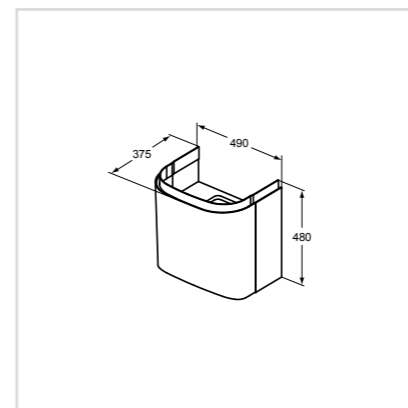

FURNITURE

Basin Unit 1000 mm

Model	Price HT €	Ref.
Glossy Mid Grey	xx	T7852S2
Glossy Light Brown	xx	T7852S3
Glossy Blue	xx	T7852S7
Glossy Green	xx	T7852S8
Dark Larch	xx	T7852S9
Glossy White	xx	T7852WG
Glossy Dark Grey	xx	T7852WH

- Depth 535 mm
- Drawer with soft closing
- Range available in various finishes - for detail, refer to the finishes on p. XX
- Space saving siphon included.
- To be used in combination with Vanity 100cm
- Hardware and internal in white
- Coloured antislip plastic covers in 2 colours to combine: light grey and light brown
- Coloured removable transparent methacrylate boxes in 2 colours to combine: light grey & light brown
- Internal shelves with dividers in the curved front part allowing extra storage
- Integrated handle
- Wall mounted installation
- Front fascia in different color combination depending of the colour unit

Basin Unit 800 mm

Model	Price HT €	Ref.
Glossy Mid Grey	xx	T7851S2
Glossy Light Brown	xx	T7851S3
Glossy Blue	xx	T7851S7
Glossy Green	xx	T7851S8
Dark Larch	xx	T7851S9
Glossy White	xx	T7851WG
Glossy Dark Grey	xx	T7851WH

- Depth 535 mm
- Drawer with soft closing
- Range available in various finishes - for detail, refer to the finishes on p. XX
- Space saving siphon included.
- To be used in combination with Vanity 80cm
- Hardware and internal in white
- Coloured antislip plastic covers in 2 colours to combine: light grey and light brown
- Coloured removable transparent methacrylate boxes in 2 colours to combine: light grey & light brown
- Internal shelves with dividers in the curved front part allowing extra storage
- Integrated handle
- Wall mounted installation
- Front fascia in different color combination depending of the colour unit

Basin Unit 600 mm