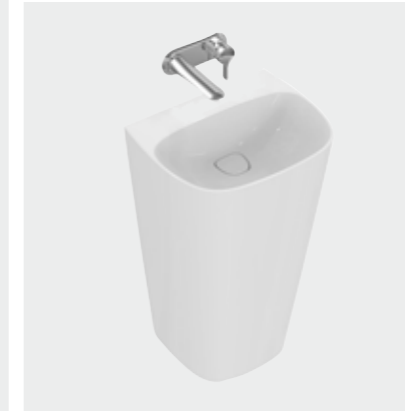

TOTEMS

Totem 525 mm with taphole

Model	Price HT €	Ref.
Glossy White	xx	T085101
Matt White	xx	T085183

- Totem ceramic - with hidden overflow system - Idealflow
- With taphole
- Floor standing back-to-wall installation and wall fixation

Totem 525 mm without taphole

Model	Price HT €	Ref.
Glossy White	xx	T085201
Matt White	xx	T085202

- Totem ceramic - with hidden overflow system - Idealflow
- Without taphole
- Floor standing back-to-wall installation and wall fixation