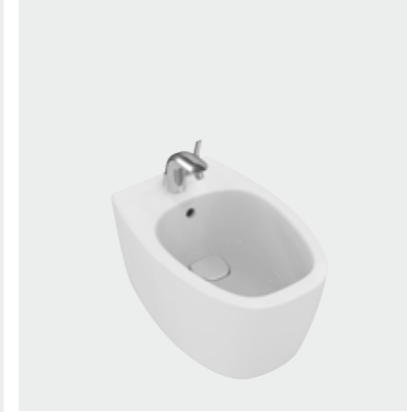

Wall-hung bidet

Model	Price HT €	Ref.
Glossy White	xx	T509801
Matt White	xx	T509883

- Ceramic waste cover
- Completely hidden fixation - with overflow

Glossy white	T509801
Mat white	T509883

- Ceramic waste cover
- Completely hidden fixation - with overflow