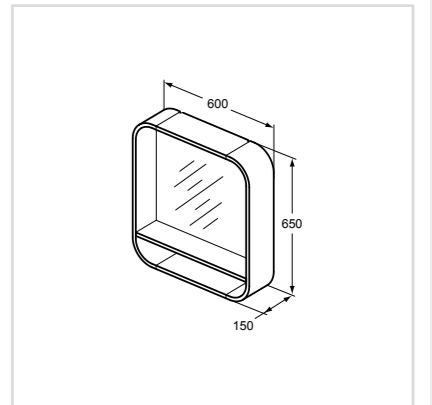

FURNITURE

1/2 Column 400 mm

Model	Price HT €	Ref.
Glossy Mid Grey	xx	T7874S2
Glossy Light Brown	xx	T7874S3
Glossy Blue	xx	T7874S7
Glossy Green	xx	T7874S8
Dark Larch	xx	T7874S9
Glossy White	xx	T7874WG
Glossy Dark Grey	xx	T7874WH

- Single door
- Opening system push to open
- 3 Glass Shelves
- Reversible doors
- Internal storage options
- Hardware included

Mirror Cabinet 1000 mm

Model	Price HT €	Ref.
Glossy Mid Grey	xx	T7856S2
Glossy Light Brown	xx	T7856S3
Glossy Blue	xx	T7856S7
Glossy Green	xx	T7856S8
Dark Larch	xx	T7856S9
Glossy White	xx	T7856WG
Glossy Dark Grey	xx	T7856WH

- Opening system push to open
- Internal and external LED system
- Equipped with Internal IR switch and internal power socket
- To be used in combination with vanity set 100cm
- Wall mounted installation
- Double sided mirror door
- Short projection
- Internal storage options:- 2 glass shelves, 1 Wooden shelf
- Hardware included
- Certified IP44 & EMC

Mirror Cabinet 800 mm

Model	Price HT €	Ref.
Glossy Mid Grey	xx	T7855S2
Glossy Light Brown	xx	T7855S3
Glossy Blue	xx	T7855S7
Glossy Green	xx	T7855S8
Dark Larch	xx	T7855S9
Glossy White	xx	T7855WG
Glossy Dark Grey	xx	T7855WH

- Opening system push to open
- Internal and external LED system
- Equipped with Internal IR switch and internal power socket
- To be used in combination with vanity set 80cm
- Wall mounted installation
- Double sided mirror door
- Short projection
- Internal storage options:- 2 glass shelves, 1 Wooden shelf
- Hardware included
- Certified IP44 & EMC

Mirror Cabinet 600 mm

Model	Price HT €	Ref.
Glossy Mid Grey	xx	T7854S2
Glossy Light Brown	xx	T7854S3
Glossy Blue	xx	T7854S7
Glossy Green	xx	T7854S8
Dark Larch	xx	T7854S9
Glossy White	xx	T7854WG
Glossy Dark Grey	xx	T7854WH