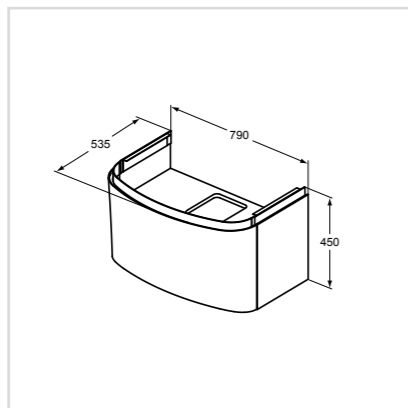

FURNITURE

Basin Unit 1000 mm

Model	Price HT €	Ref.
Glossy Mid Grey	xx	T7852S2
Glossy Light Brown	xx	T7852S3
Glossy Blue	xx	T7852S7
Glossy Green	xx	T7852S8
Dark Larch	xx	T7852S9
Glossy White	xx	T7852WG
Glossy Dark Grey	xx	T7852WH

- Depth 535 mm
- Drawer with soft closing
- Range available in various finishes - for detail, refer to the finishes on p. XX
- Space saving siphon included.
- To be used in combination with Vanity 100cm
- Hardware and internal in white
- Coloured antislip plastic covers in 2 colours to combine: light grey and light brown
- Coloured removable transparent methacrylate boxes in 2 colours to combine: light grey & light brown
- Internal shelves with dividers in the curved front part allowing extra storage
- Integrated handle
- Wall mounted installation
- Front fascia in different color combination depending of the colour unit

Basin Unit 800 mm

Model	Price HT €	Ref.
Glossy Mid Grey	xx	T7851S2
Glossy Light Brown	xx	T7851S3
Glossy Blue	xx	T7851S7
Glossy Green	xx	T7851S8
Dark Larch	xx	T7851S9
Glossy White	xx	T7851WG
Glossy Dark Grey	xx	T7851WH

- Depth 535 mm
- Drawer with soft closing
- Range available in various finishes - for detail, refer to the finishes on p. XX
- Space saving siphon included.
- To be used in combination with Vanity 80cm
- Hardware and internal in white
- Coloured antislip plastic covers in 2 colours to combine: light grey and light brown
- Coloured removable transparent methacrylate boxes in 2 colours to combine: light grey & light brown
- Internal shelves with dividers in the curved front part allowing extra storage
- Integrated handle
- Wall mounted installation
- Front fascia in different color combination depending of the colour unit

Basin Unit 600 mm