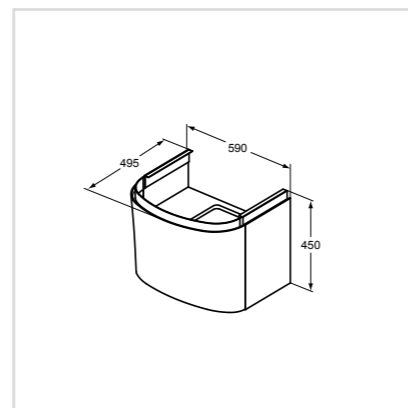

FURNITURE

Basin Unit 1000 mm

Model	Price HT €	Ref.
Glossy Mid Grey	xx	T7852S2
Glossy Light Brown	xx	T7852S3
Glossy Blue	xx	T7852S7
Glossy Green	xx	T7852S8
Dark Larch	xx	T7852S9
Glossy White	xx	T7852WG
Glossy Dark Grey	xx	T7852WH

- Depth 535 mm
- Drawer with soft closing
- Range available in various finishes - for detail, refer to the finishes on p. XX
- Space saving siphon included.
- To be used in combination with Vanity 100cm
- Hardware and internal in white
- Coloured antislip plastic covers in 2 colours to combine: light grey and light brown
- Coloured removable transparent methacrylate boxes in 2 colours to combine: light grey & light brown
- Internal shelves with dividers in the curved front part allowing extra storage
- Integrated handle
- Wall mounted installation
- Front fascia in different color combination depending of the colour unit

Basin Unit 800 mm

Model	Price HT €	Ref.
Glossy Mid Grey	xx	T7851S2
Glossy Light Brown	xx	T7851S3
Glossy Blue	xx	T7851S7
Glossy Green	xx	T7851S8
Dark Larch	xx	T7851S9
Glossy White	xx	T7851WG
Glossy Dark Grey	xx	T7851WH

- Depth 535 mm
- Drawer with soft closing
- Range available in various finishes - for detail, refer to the finishes on p. XX
- Space saving siphon included.
- To be used in combination with Vanity 80cm
- Hardware and internal in white
- Coloured antislip plastic covers in 2 colours to combine: light grey and light brown
- Coloured removable transparent methacrylate boxes in 2 colours to combine: light grey & light brown
- Internal shelves with dividers in the curved front part allowing extra storage
- Integrated handle
- Wall mounted installation
- Front fascia in different color combination depending of the colour unit

Basin Unit 600 mm