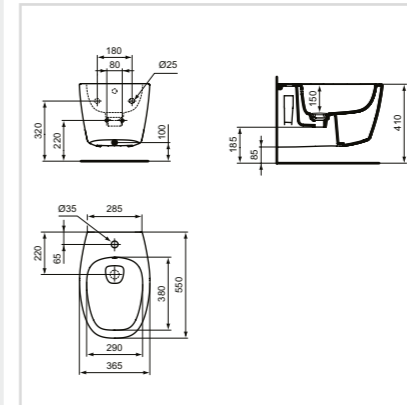

Wall-hung bidet

Model	Price HT €	Ref.
Glossy White	xx	T509801
Matt White	xx	T509883

- Ceramic waste cover
- Completely hidden fixation - with overflow

Glossy white	T509801
Mat white	T509883

- Ceramic waste cover
- Completely hidden fixation - with overflow