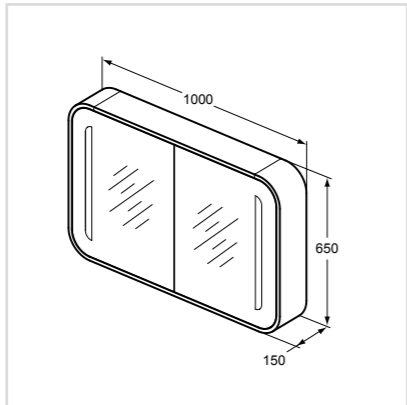

- Opening system push to open
- Internal and external LED system
- Equipped with Internal IR switch and internal power socket
- To be used in combination with vanity set 100cm
- Wall mounted installation
- Double sided mirror door
- Short projection
- Internal storage options:- 2 glass shelves, 1 Wooden shelf
- Hardware included
- Certified IP44 & EMC