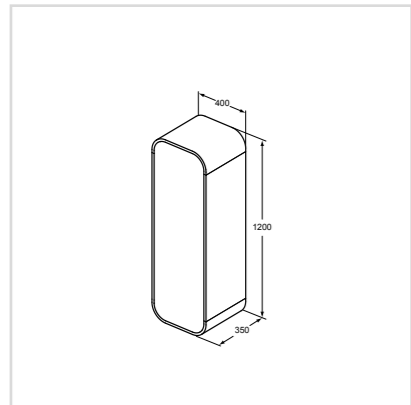

FURNITURE

1/2 Column 400 mm

Model	Price HT €	Ref.
Glossy Mid Grey	xx	T7874S2
Glossy Light Brown	xx	T7874S3
Glossy Blue	xx	T7874S7
Glossy Green	xx	T7874S8
Dark Larch	xx	T7874S9
Glossy White	xx	T7874WG
Glossy Dark Grey	xx	T7874WH

- Single door
- Opening system push to open
- 3 Glass Shelves
- Reversible doors
- Internal storage options
- Hardware included

Mirror Cabinet 1000 mm

Model	Price HT €	Ref.
Glossy Mid Grey	xx	T7856S2
Glossy Light Brown	xx	T7856S3
Glossy Blue	xx	T7856S7
Glossy Green	xx	T7856S8
Dark Larch	xx	T7856S9
Glossy White	xx	T7856WG
Glossy Dark Grey	xx	T7856WH

- Opening system push to open
- Internal and external LED system
- Equipped with Internal IR switch and internal power socket
- To be used in combination with vanity set 100cm
- Wall mounted installation
- Double sided mirror door
- Short projection
- Internal storage options:- 2 glass shelves, 1 Wooden shelf
- Hardware included
- Certified IP44 & EMC

Mirror Cabinet 800 mm

Model	Price HT €	Ref.
Glossy Mid Grey	xx	T7855S2
Glossy Light Brown	xx	T7855S3
Glossy Blue	xx	T7855S7
Glossy Green	xx	T7855S8
Dark Larch	xx	T7855S9
Glossy White	xx	T7855WG
Glossy Dark Grey	xx	T7855WH

- Opening system push to open
- Internal and external LED system
- Equipped with Internal IR switch and internal power socket
- To be used in combination with vanity set 80cm
- Wall mounted installation
- Double sided mirror door
- Short projection
- Internal storage options:- 2 glass shelves, 1 Wooden shelf
- Hardware included
- Certified IP44 & EMC

Mirror Cabinet 600 mm

Model	Price HT €	Ref.
Glossy Mid Grey	xx	T7854S2
Glossy Light Brown	xx	T7854S3
Glossy Blue	xx	T7854S7
Glossy Green	xx	T7854S8
Dark Larch	xx	T7854S9
Glossy White	xx	T7854WG
Glossy Dark Grey	xx	T7854WH