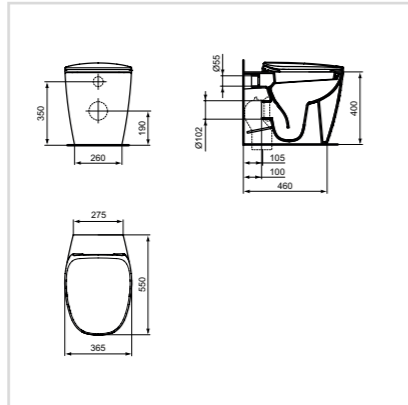

TOILETS & BIDETS

Wall-hung toilet

Model	Price HT €	Ref.
Glossy White	xx	T329101
Matt White	xx	T329183

- Slim seat included
- Completely hidden fixation
- Low flushing 4.5 / 3 liters
- Removable seat

Glossy White	T329202
Matt White	T329283

- Slim soft closing seat included
- Completely hidden fixation
- Low flushing 4.5 / 3 liters
- Removable seat

Floor-standing back-to-wall toilet

Model	Price HT €	Ref.
Glossy White	xx	T330001
Matt White	xx	T330083

- Slim seat included
- Low flushing 4.5 / 3 liters
- Removable seat

Glossy white	T330101
Mat white	T330183

- Slim soft closing seat included
- Low flushing 4.5 / 3 liters
- Removable seat

Close-coupled back-to-wall toilet

Model	Price HT €	Ref.
Glossy White	xx	T329401
Matt White	xx	T329483

- Slim seat included
- To be installed with tank T4233 including tank trim
- Low flushing 4.5 / 3 liters
- Removable seat

Glossy white	T329501
Mat white	T329583

- Slim soft closing seat included
- To be installed with tank T4233
- Low flushing 4.5 / 3 liters
- Removable seat

Close-coupled toilet

Model	Price HT €	Ref.
Glossy White	xx	T329701
Matt White	xx	T329783

- Slim seat included
- To be installed with tank T4233 including tank trim
- Low flushing 4.5 / 3 liters
- Removable seat

Glossy white	T329801
Mat white	T329883

- Slim soft closing seat included
- To be installed with tank T4233 including tank trim
- Low flushing 4.5 / 3 liters
- Removable seat

Wall-hung bidet

Model	Price HT €	Ref.
Glossy White	xx	T509801
Matt White	xx	T509883

- Ceramic waste cover
- Completely hidden fixation - with overflow

Glossy white	T509801
Mat white	T509883

- Ceramic waste cover
- Completely hidden fixation - with overflow

Floor-standing bidet

Model	Price HT €	Ref.
Glossy White	xx	T509901
Matt White	xx	T509983

- Ceramic waste cover - with overflow