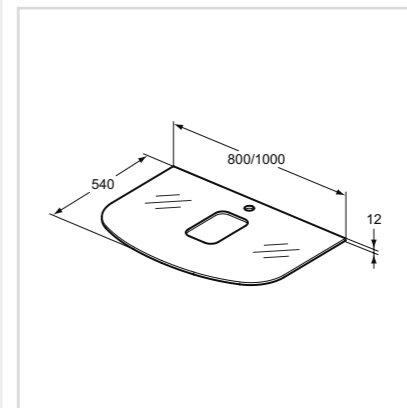

FURNITURE

Basin Unit 1000 mm

Model	Price HT €	Ref.
Glossy Mid Grey	xx	T7852S2
Glossy Light Brown	xx	T7852S3
Glossy Blue	xx	T7852S7
Glossy Green	xx	T7852S8
Dark Larch	xx	T7852S9
Glossy White	xx	T7852WG
Glossy Dark Grey	xx	T7852WH

- Depth 535 mm
- Drawer with soft closing
- Range available in various finishes - for detail, refer to the finishes on p. XX
- Space saving siphon included.
- To be used in combination with Vanity 100cm
- Hardware and internal in white
- Coloured antislip plastic covers in 2 colours to combine: light grey and light brown
- Coloured removable transparent methacrylate boxes in 2 colours to combine: light grey & light brown
- Internal shelves with dividers in the curved front part allowing extra storage
- Integrated handle
- Wall mounted installation
- Front fascia in different color combination depending of the colour unit

Basin Unit 800 mm

Model	Price HT €	Ref.
Glossy Mid Grey	xx	T7851S2
Glossy Light Brown	xx	T7851S3
Glossy Blue	xx	T7851S7
Glossy Green	xx	T7851S8
Dark Larch	xx	T7851S9
Glossy White	xx	T7851WG
Glossy Dark Grey	xx	T7851WH

- Depth 535 mm
- Drawer with soft closing
- Range available in various finishes - for detail, refer to the finishes on p. XX
- Space saving siphon included.
- To be used in combination with Vanity 80cm
- Hardware and internal in white
- Coloured antislip plastic covers in 2 colours to combine: light grey and light brown
- Coloured removable transparent methacrylate boxes in 2 colours to combine: light grey & light brown
- Internal shelves with dividers in the curved front part allowing extra storage
- Integrated handle
- Wall mounted installation
- Front fascia in different color combination depending of the colour unit

Basin Unit 600 mm