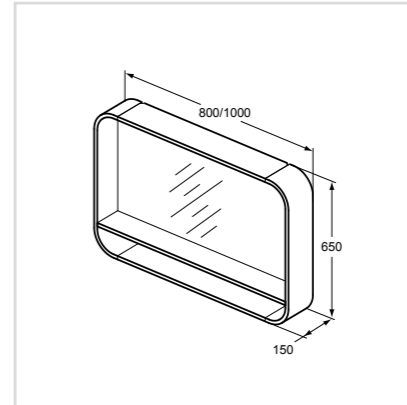

Model 1000mm	Price HT €	Ref.
Glossy Mid Grey	xx	T7863S2
Glossy Light Brown	xx	T7863S3
Glossy Blue	xx	T7863S7
Glossy Green	xx	T7863S8
Dark Larch	xx	T7863S9
Glossy White	xx	T7863WG
Glossy Dark Grey	xx	T7863WH

Model 800 mm	Price HT €	Ref.
Glossy Mid Grey	xx	T7862S2
Glossy Light Brown	xx	T7862S3
Glossy Blue	xx	T7862S7
Glossy Green	xx	T7862S8
Dark Larch	xx	T7862S9
Glossy White	xx	T7862WG
Glossy Dark Grey	xx	T7862WH

- Mirror with frame and shelf
- LED light built-in at the top
- To be used in combination with vanity set 100/80cm
- Wall mounted installation
- Middle shelf to allow storage capacity; same finish than the body
- Short projection
- IP44
- Hardware included